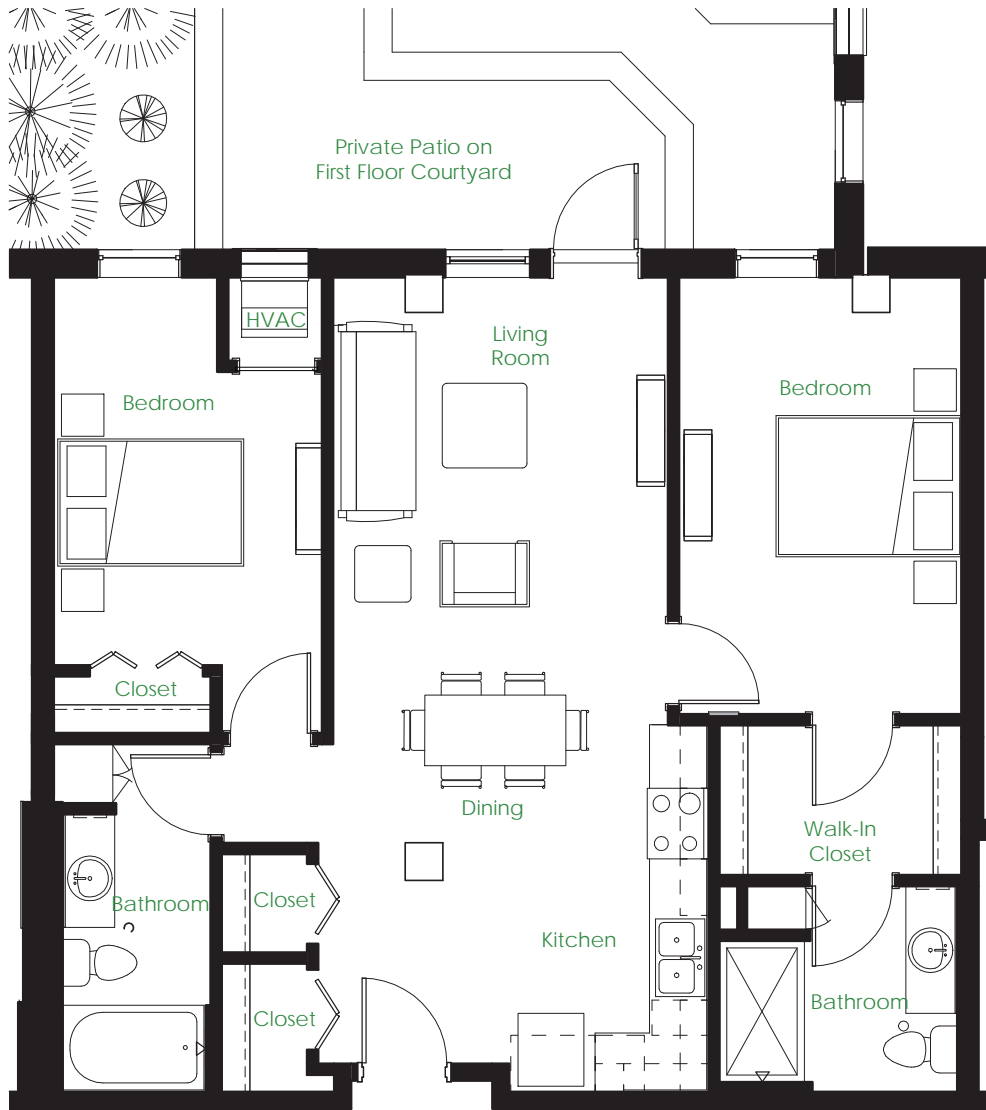

15th Avenue South

FLOOR 1

Unit #:

\_\_\_\_\_

Monthly Rental Amount:

\_\_\_\_\_

Five15 on the Park  
515 15th Avenue South  
Minneapolis, MN 55454  
Phone: 612-843-0515  
515onthePark.com

A Fine Associates  
Managed Property

Floor Plan C1f

Two Bedrooms / Two Bathrooms

Approx. 962 square feet